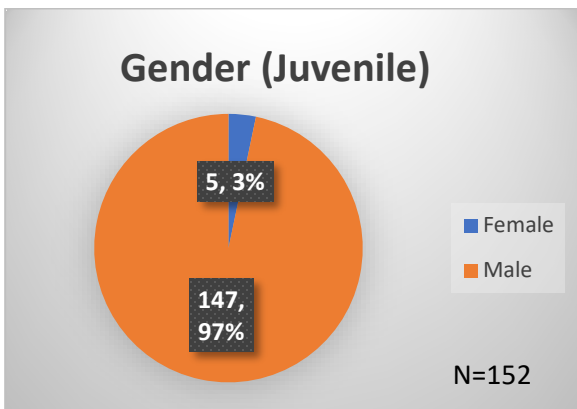

Daily Data Dashboard – June 21, 2023

Demographics for JTDC Population

Wednesday Morning Midnight Count

Total # of probation Involved youth¹: 1,215

¹ Probation Active: Any youth who is pending sentencing with an active social history, has been formally placed on probation or supervision with Cook County Juvenile Probation on the date of the report.

*Age, Gender and Race for Criminal Court population (N=1) is not represented in this report.

Data sources: cFive Supervisor – Probation Population and RMIS – JTDC Population

Daily Data Dashboard – June 21, 2023
Demographics for JTDC Population
Wednesday Morning Midnight Count