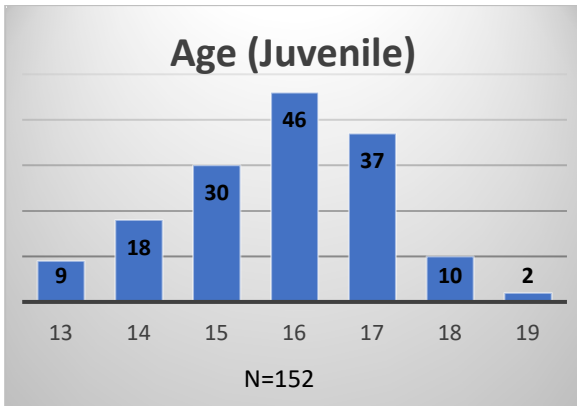

Daily Data Dashboard – June 21, 2023

Demographics for JTDC Population

Wednesday Morning Midnight Count

Total # of probation Involved youth¹: 1,215

¹ Probation Active: Any youth who is pending sentencing with an active social history, has been formally placed on probation or supervision with Cook County Juvenile Probation on the date of the report.

*Age, Gender and Race for Criminal Court population (N=1) is not represented in this report.

Data sources: cFive Supervisor – Probation Population and RMIS – JTDC Population

Daily Data Dashboard – June 21, 2023
Demographics for JTDC Population
Wednesday Morning Midnight Count