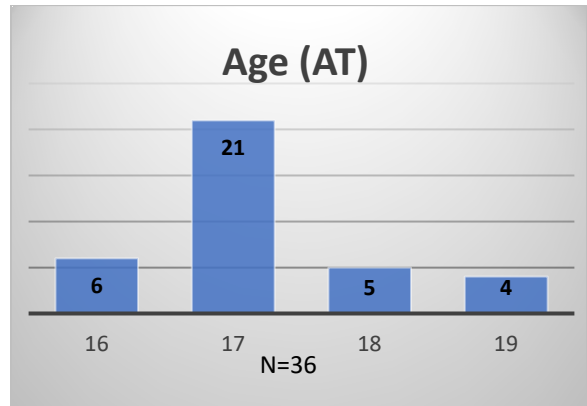

Daily Data Dashboard – June 21, 2023

Demographics for JTDC Population

Wednesday Morning Midnight Count

Total # of probation Involved youth¹: 1,215

¹ Probation Active: Any youth who is pending sentencing with an active social history, has been formally placed on probation or supervision with Cook County Juvenile Probation on the date of the report.

*Age, Gender and Race for Criminal Court population (N=1) is not represented in this report.

Data sources: cFive Supervisor – Probation Population and RMIS – JTDC Population

Daily Data Dashboard – June 21, 2023
Demographics for JTDC Population
Wednesday Morning Midnight Count