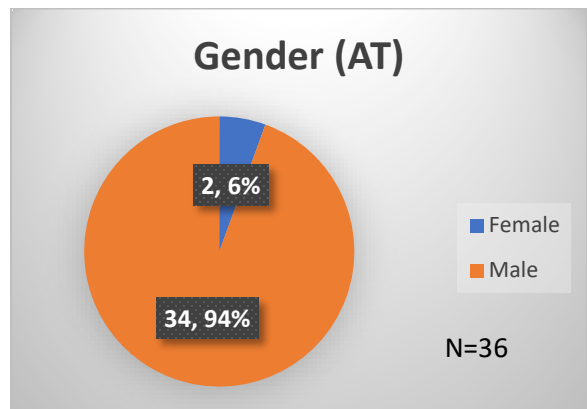

Daily Data Dashboard – June 21, 2023

Demographics for JTDC Population

Wednesday Morning Midnight Count

Total # of probation Involved youth¹: 1,215

¹ Probation Active: Any youth who is pending sentencing with an active social history, has been formally placed on probation or supervision with Cook County Juvenile Probation on the date of the report.

*Age, Gender and Race for Criminal Court population (N=1) is not represented in this report.

Data sources: cFive Supervisor – Probation Population and RMIS – JTDC Population

Daily Data Dashboard – June 21, 2023
Demographics for JTDC Population
Wednesday Morning Midnight Count