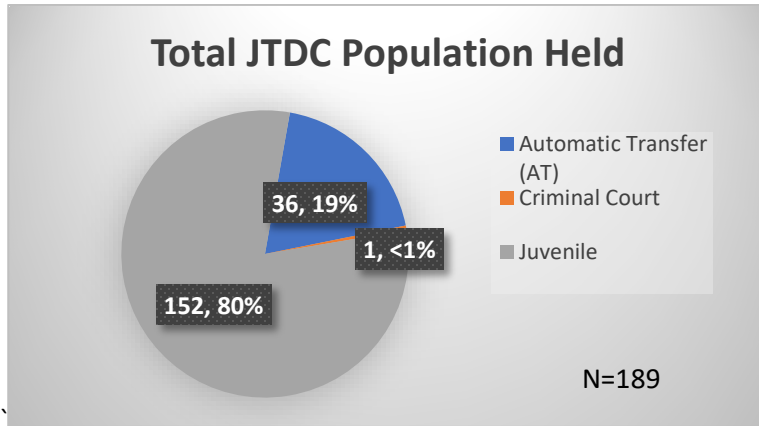

Daily Data Dashboard – June 21, 2023

Demographics for JTDC Population

Wednesday Morning Midnight Count

Total # of probation Involved youth¹: 1,215

¹ Probation Active: Any youth who is pending sentencing with an active social history, has been formally placed on probation or supervision with Cook County Juvenile Probation on the date of the report.

*Age, Gender and Race for Criminal Court population (N=1) is not represented in this report.

Data sources: cFive Supervisor – Probation Population and RMIS – JTDC Population

Daily Data Dashboard – June 21, 2023
Demographics for JTDC Population
Wednesday Morning Midnight Count